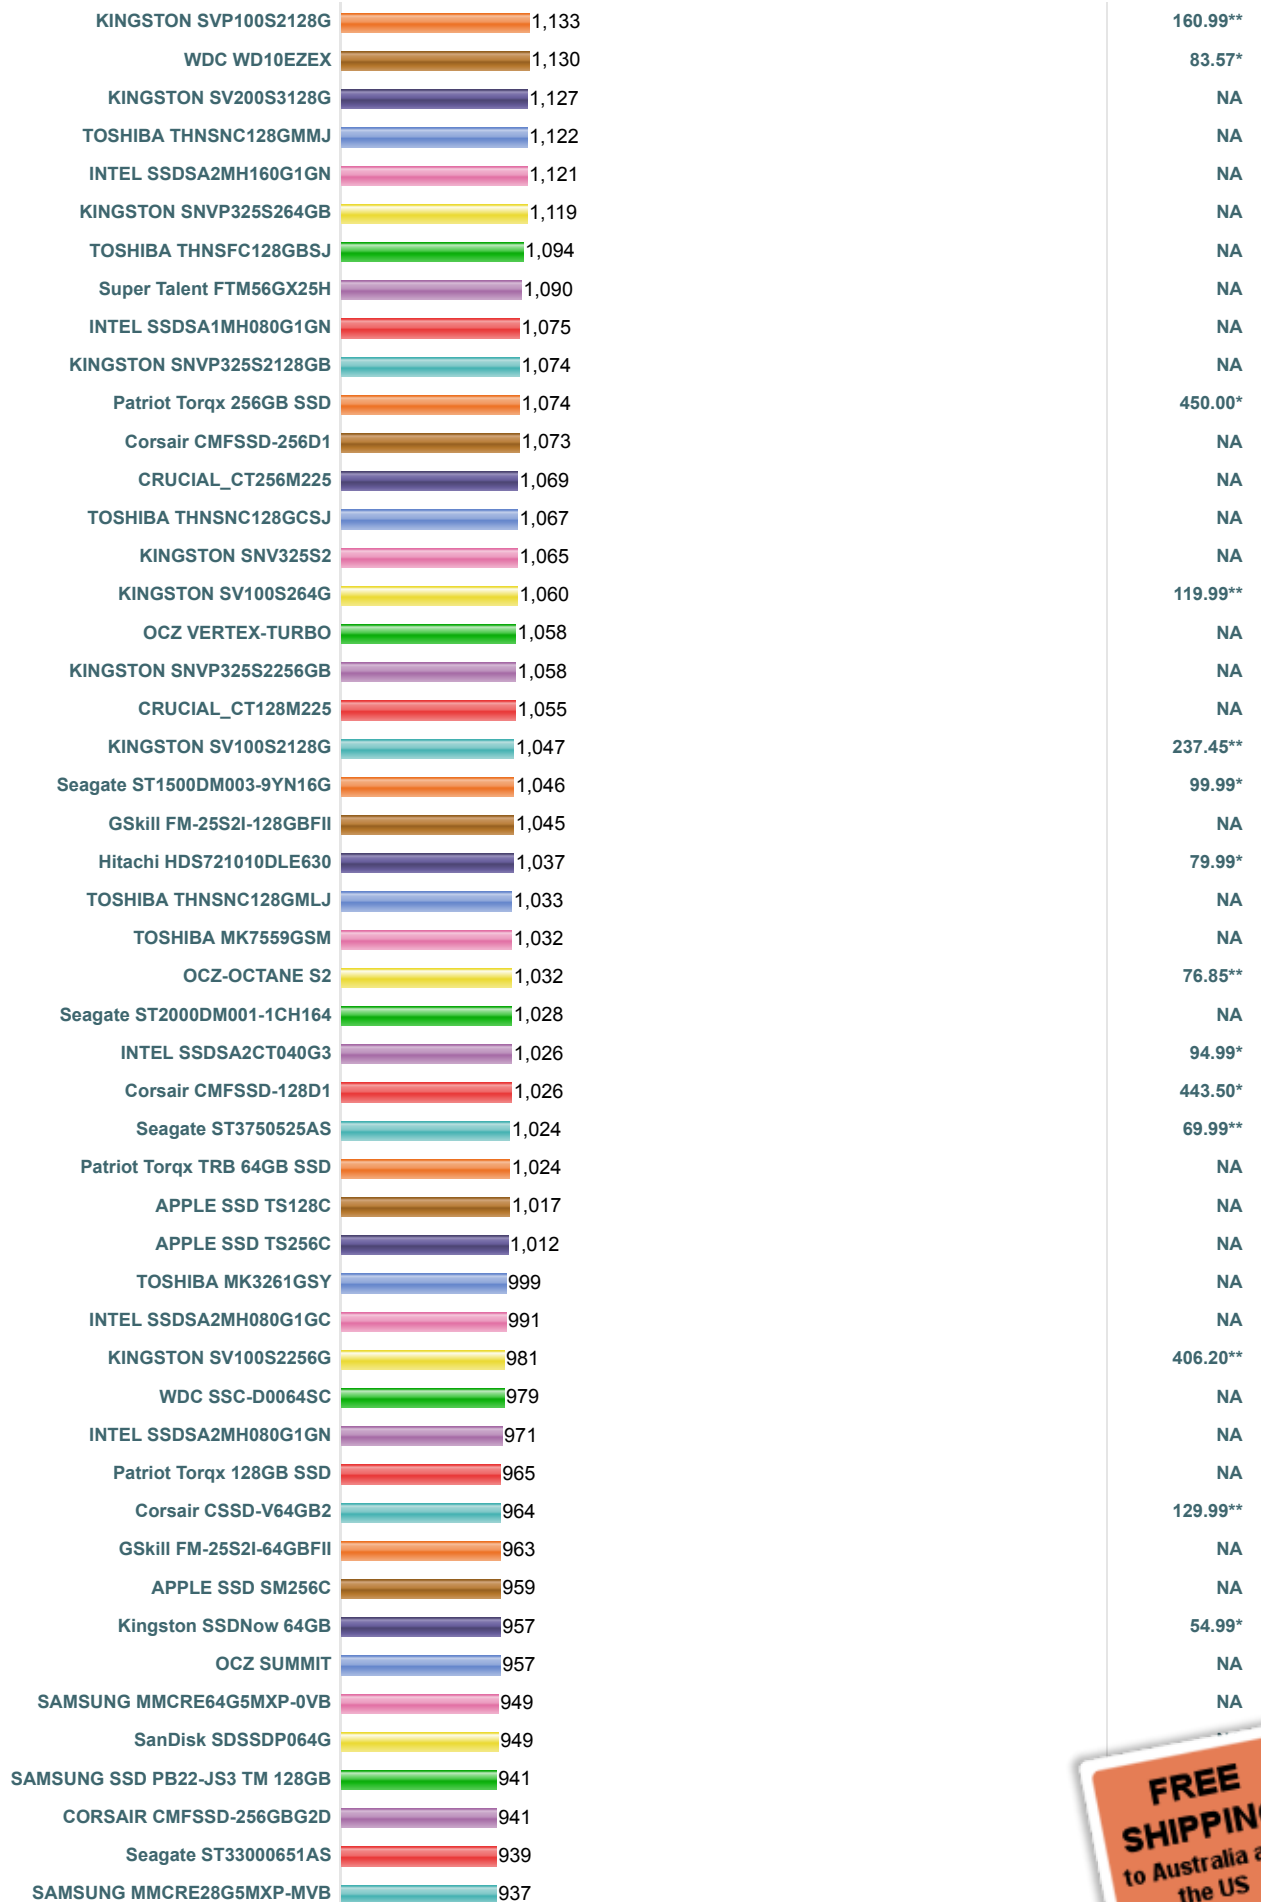

**FREE
SHIPPING**
to Australia and
the US

WDC SSC-D0128SC	936	249.99**
WDC WD1502FAEX	929	209.99**
Seagate ST1000NM0011	929	118.74*
MAXTOR STM31000333AS	928	NA
Patriot PS-100 32GB SSD	927	NA
A-DATA S596	923	NA
WDC WD10EZR	920	79.99*
OCZ VERTEX PLUS	920	NA
SAMSUNG HD256GJ	919	NA
KINGSTON SV200S3256G	916	159.99*
SAMSUNG HD322GJ	914	NA
SAMSUNG MMD0E56G5MXP-0VB	912	NA
INTEL SSDSA2MH080G1HP	912	NA
CORSAIR CMFSSD-64GBG2D	911	197.39*
CORSAIR CMFSSD-128GBG2D	906	385.99*
SAMSUNG SSD PB22-JS3 FDE TM 128GB	906	NA
SAMSUNG MMCRE28G5MXP-0VB	905	NA
OCZ-VERTEX	904	63.00*
SAMSUNG MMCRE28G5MXP-0VBH1	903	NA
Super Talent FTM28GX25H	902	NA
OCZ-AGILITY	902	NA
Apacer A7202	900	NA
SAMSUNG SSD PM800 TH 64GB	900	NA
Seagate ST500DM002-9YN14C	899	74.99*
SAMSUNG HD254GJ	898	NA
Hitachi HDS721075DLE630	894	89.99**
SAMSUNG MMCRE64G5MXP-0VBH1	893	NA
Seagate ST500DM005 HD502HJ	890	69.99**
WDC WD2002FAEX	889	159.99*
SAMSUNG HE103SJ	888	98.00*
WDC WD3000HLHX	886	129.99*
APPLE SSD SM128C	886	NA
WDC WD4500HLHX	886	209.99**
WDC WD6000BLHX	885	265.99*
OCZ-ONYX	885	59.99**
Hitachi HDS721050DLE630	885	69.99**
SAMSUNG MMCRE64G5MXP-MVB	884	NA
Seagate ST1000DM005 HD103SJ	882	84.99*
WDC WD1500HLHX	880	119.99*
WDC WD6000HLHX	879	200.99*
SAMSUNG SSD PM800 TM 128GB	878	NA
SAMSUNG MMD0E56G5MXP-0VBH1	875	NA
SAMSUNG HD103SJ	873	89.99**
Super Talent FTM64GX25H	873	NA
TOSHIBA THNS128GG4BBAA	872	NA
Hitachi HDS723015BLA642	868	69.99**
SAMSUNG HD502HJ	868	NA
SAMSUNG HD754JJ	862	NA
Corsair CSSD-V32GB2	860	NA
TOSHIBA THNS064GG2BBAA	857	NA