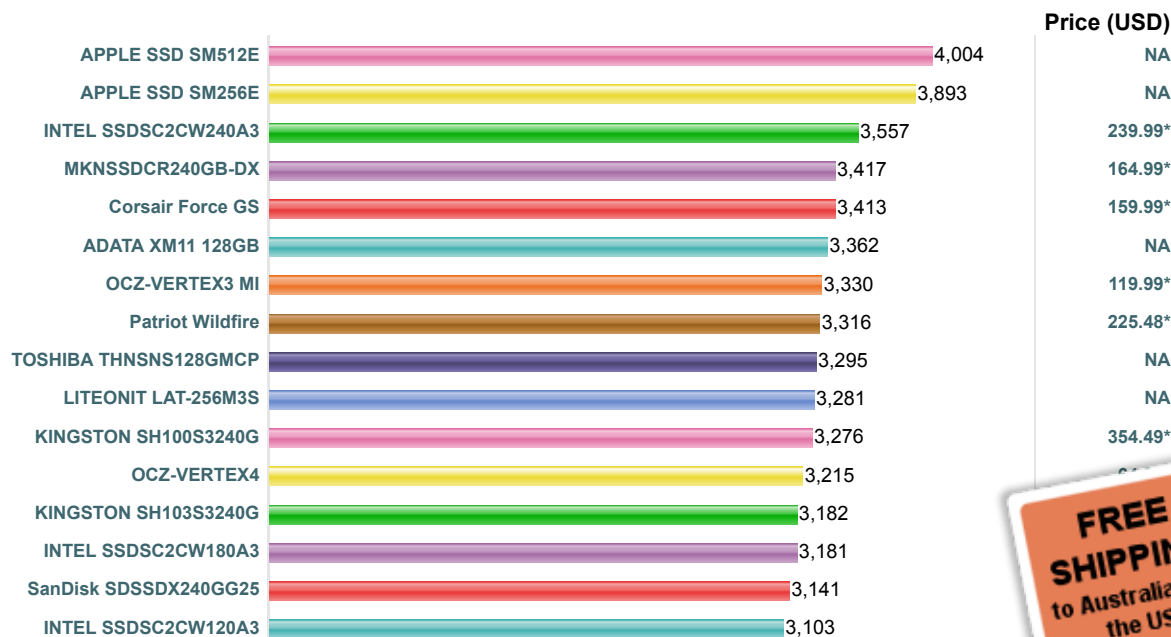

Home » [Hard Drive Benchmarks](#) » [High End Hard Drives](#)

[CPU Benchmarks](#) [Video Card Benchmarks](#) [Hard Drive Benchmarks](#) [System Benchmarks](#) [Android](#) [iOS / iPhone](#)

Hard Drive Benchmarks

Over 600,000 Hard Drives Benchmarked

How does your Hard Drive compare?
Add your card to our benchmark charts with PerformanceTest V7 !

High End Hard Drive Chart

This chart is made using thousands of **PerformanceTest** benchmark results and is updated daily. These overall scores are calculated from three different tests measuring the read speed, write speed and seek time of hard disk drives. The chart contains drives from many of the major manufacturers such as Seagate, Western Digital (WDC), Hitachi, Maxtor and Samsung. The higher scoring drives in this chart are typically those with greater RPM values (10,000/15,000 RPM) or that are Solid State Drives.

---- Select A Page ----

Disk Mark | Price Performance

(Click to select desired chart)

PassMark - Disk Mark High End Hard Drives - Updated 9th of October 2012

FREE SHIPPING
to Australia and the US