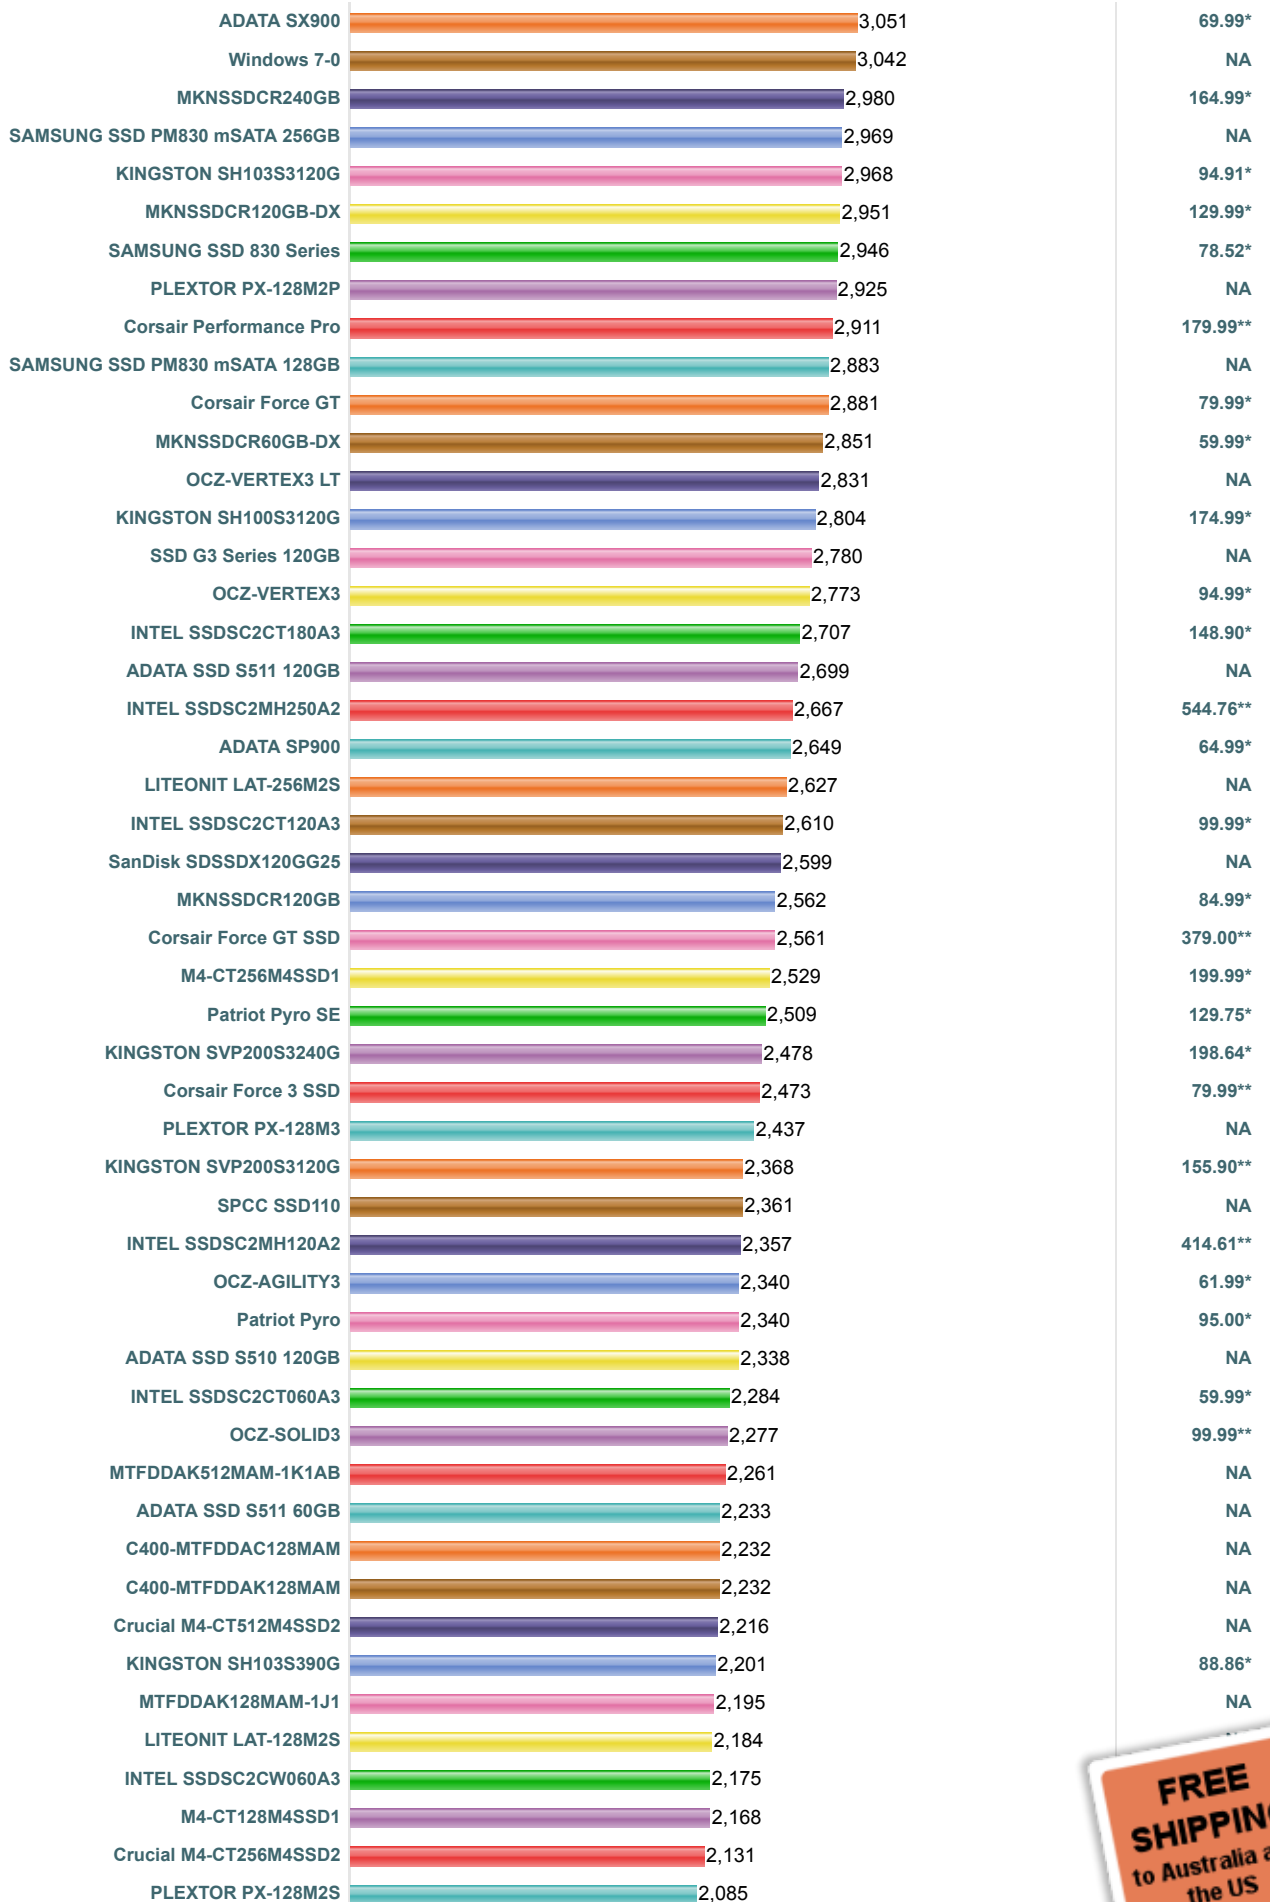

**FREE
SHIPPING**
to Australia and
the US