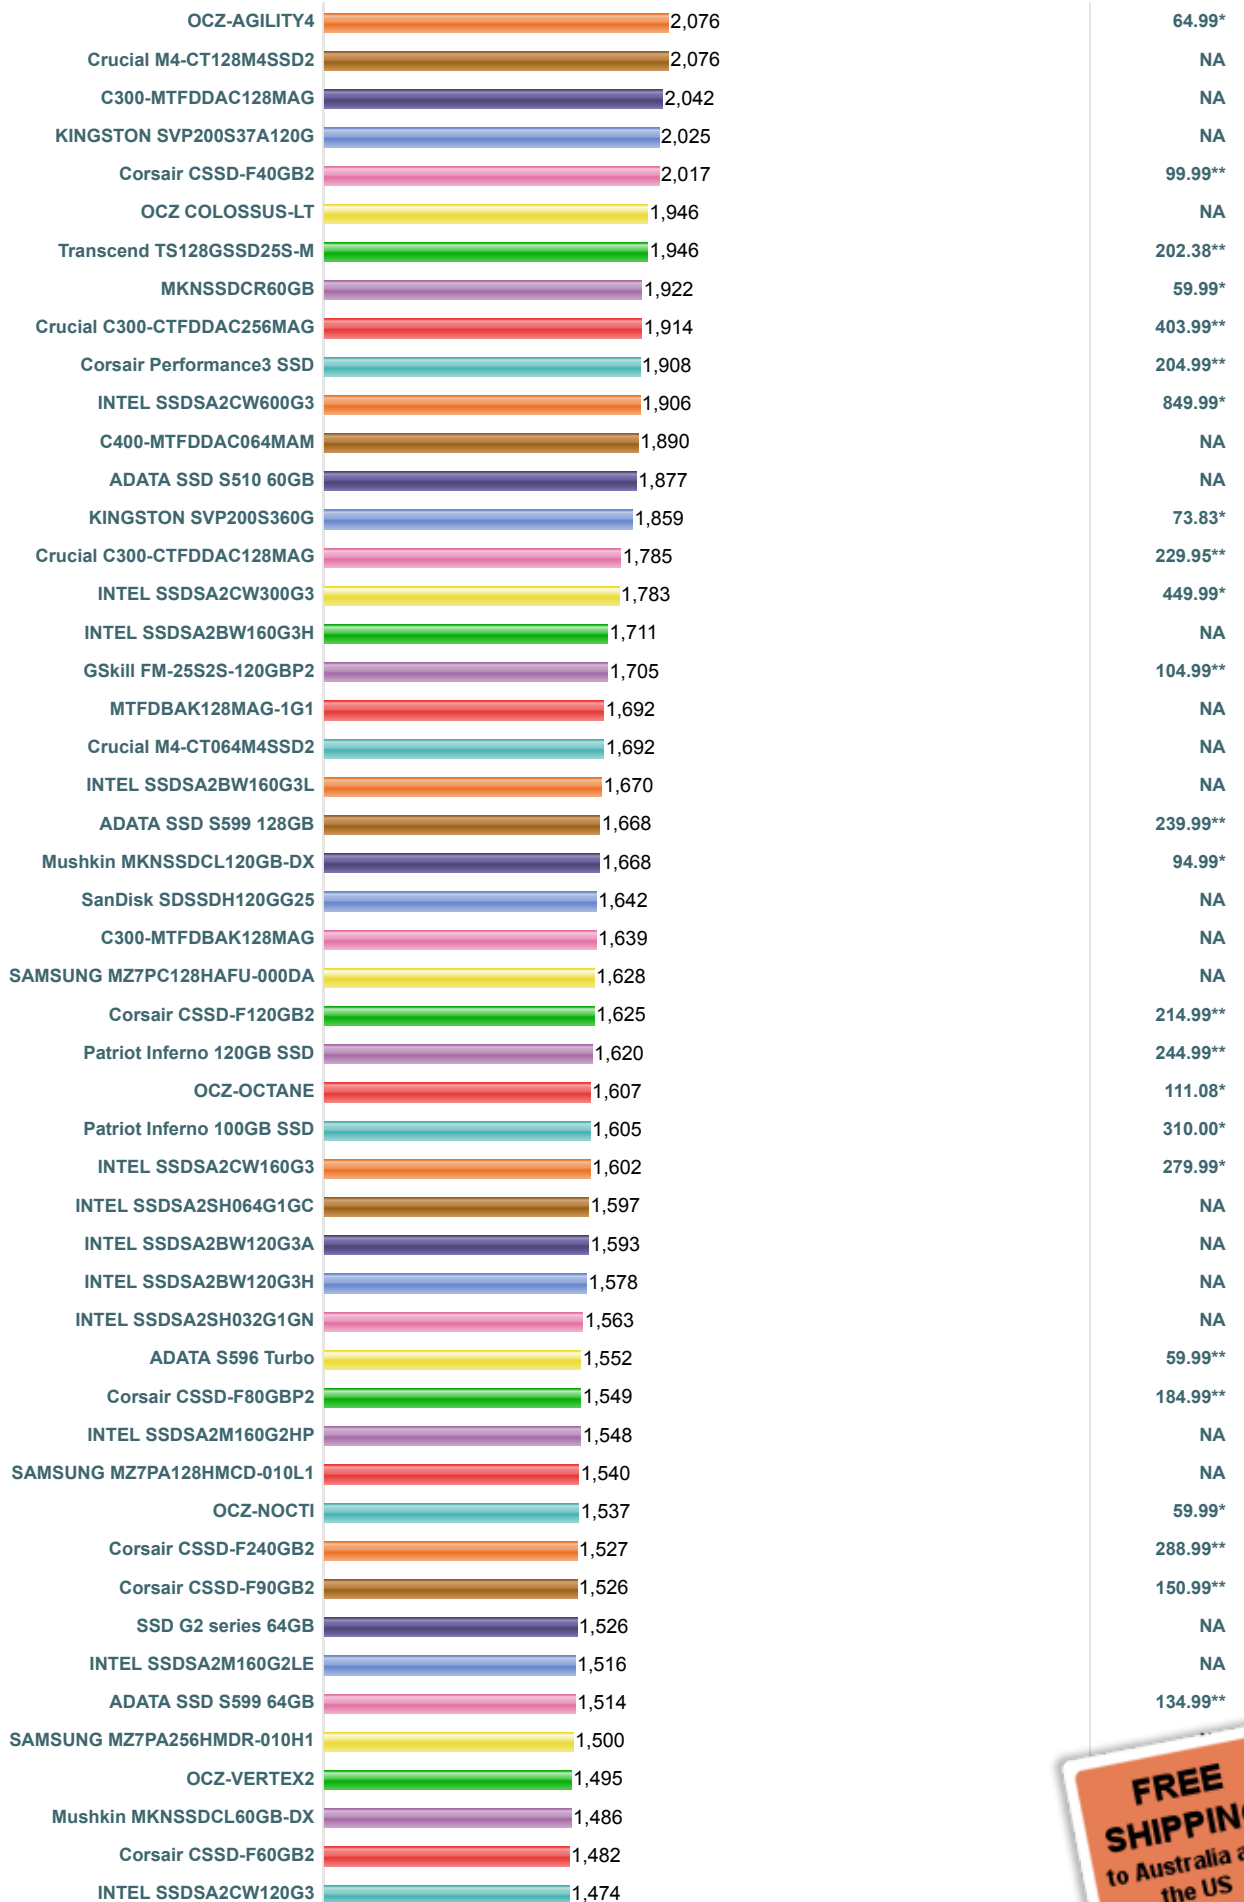

**FREE
SHIPPING**
to Australia and
the US