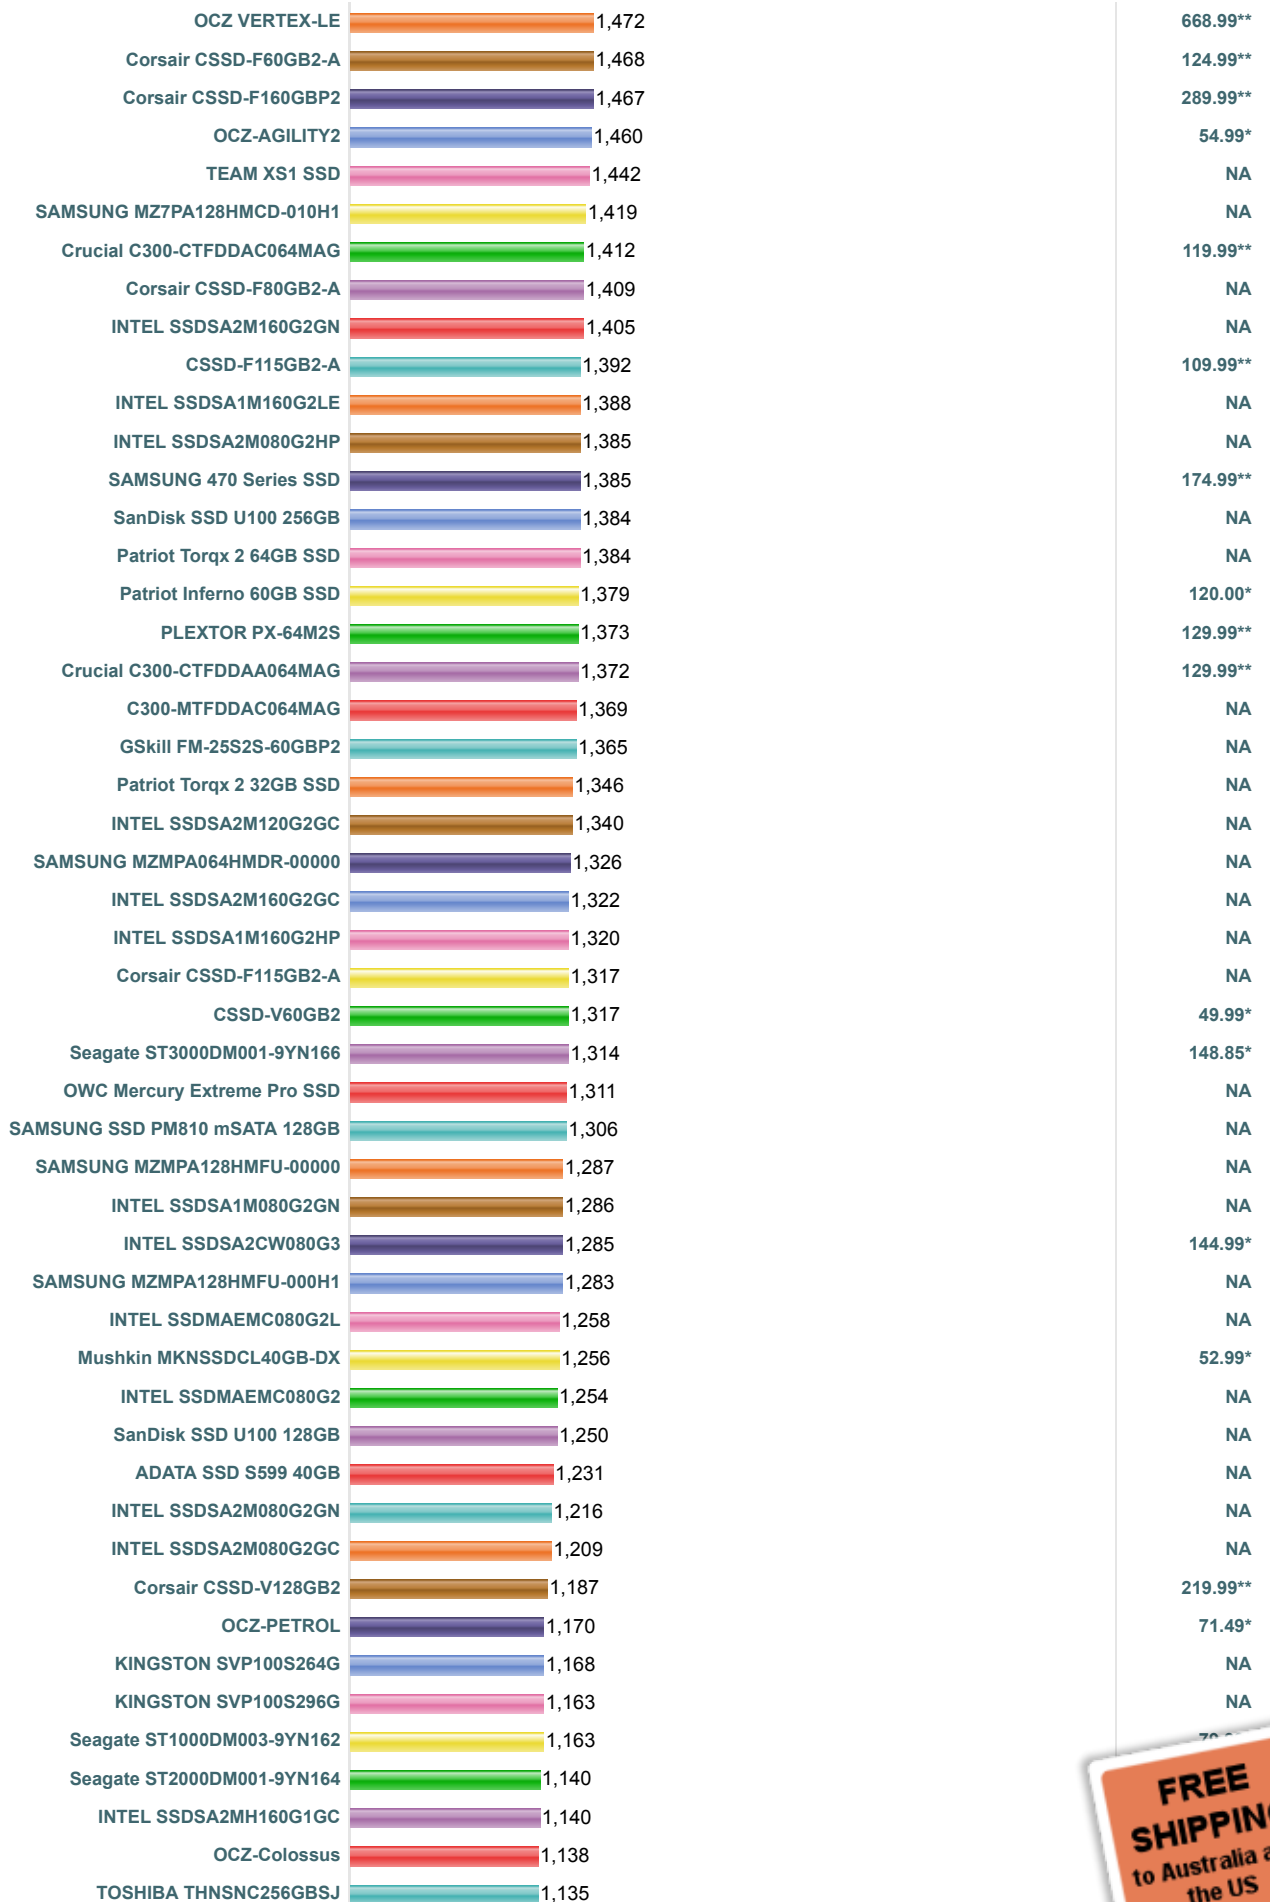

**FREE
SHIPPING**
to Australia and
the US